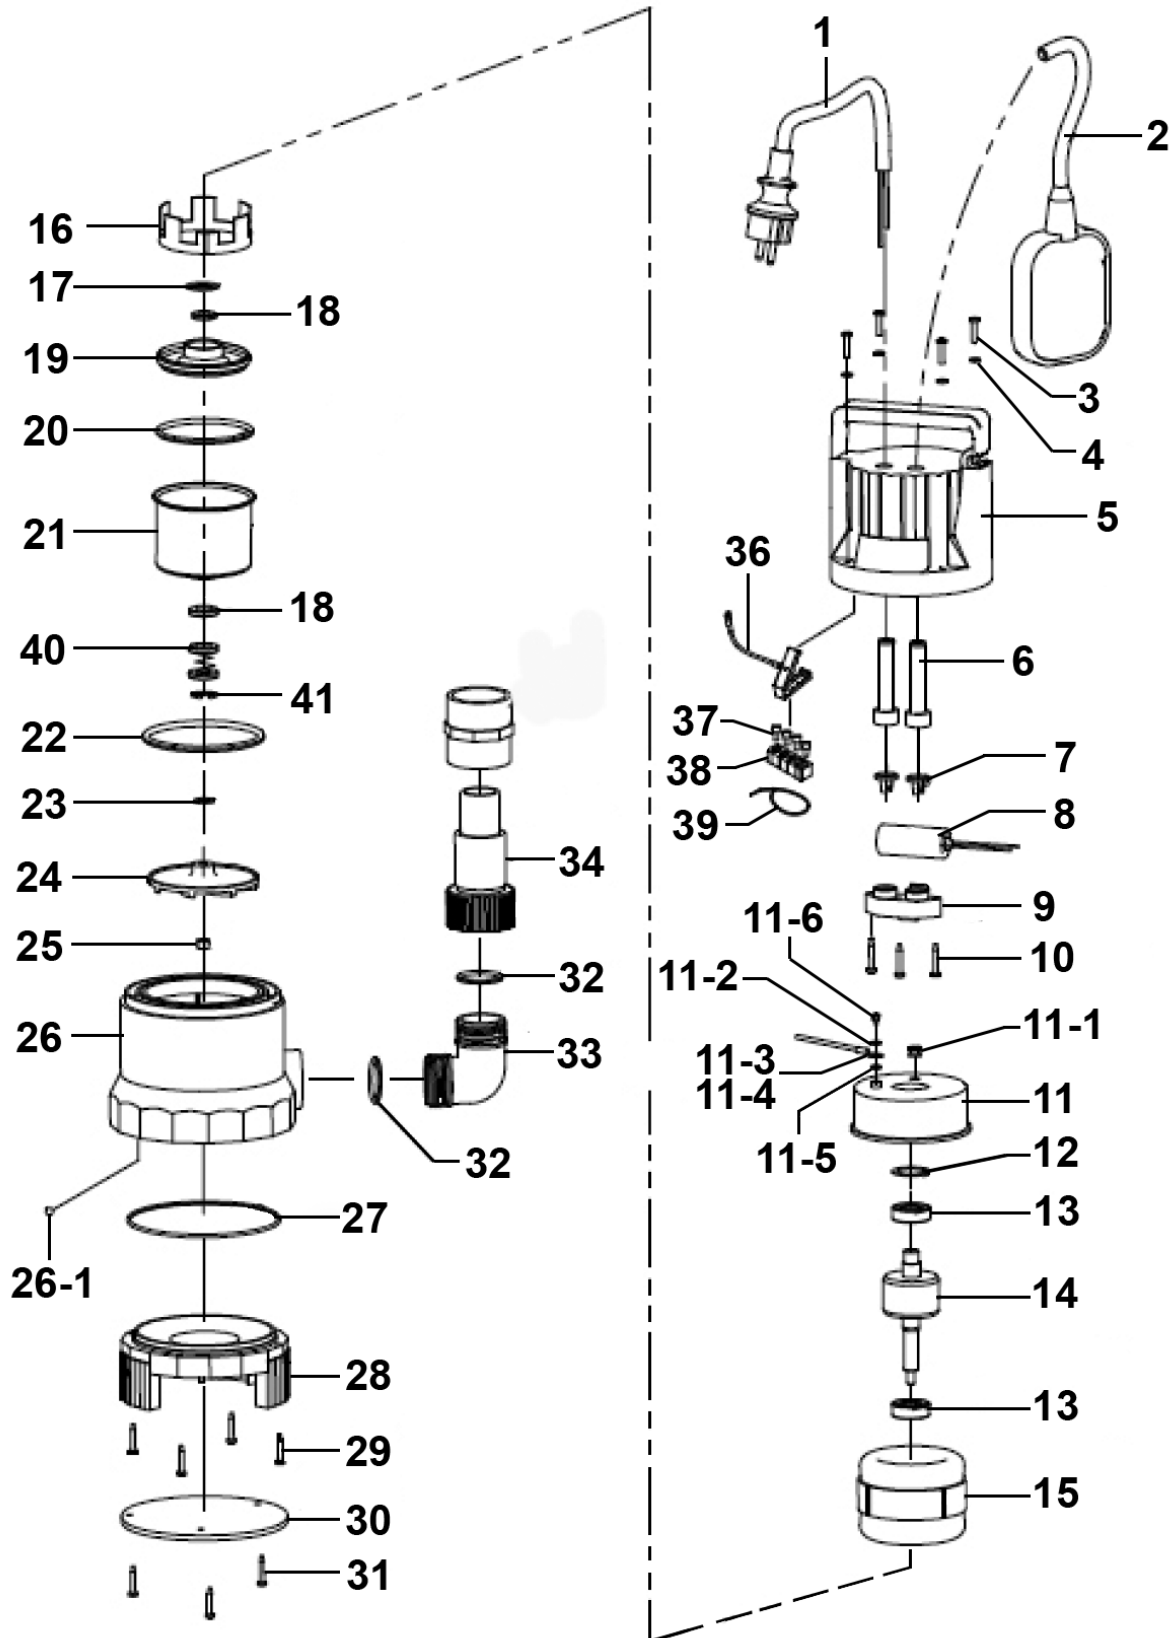

Parts Information:
Submersible Dirty Water Pump Automatic
133L/min 230V
Model No: WPD133A

NOTE: It is our policy to continually improve products and as such we reserve the right to alter data, specifications and component parts without prior notice. There may be alternative versions of this product, please contact us should you require this information.

Item	Part No.	Description
1	WP08701001	Power Cable
2	WP01401001	Float Switch 10A 250V (IP68) Blue
3	WP07802005	Self-Tapping Screw
4	WP03802031	Washer
5	WP00302015	Rear Pump Casing
6	WP05201036	Cable Sheath
7	WP05602008	Cable Buckle
8	WP08401001	16uf Capacitor
9	WP05501001	Cable Grip
10	WP07802018	Self-Tapping Screw
11	WP02602004	Aluminum Rear Cover
11-1	WP05202003	Wire Sheath
11-2	WP934A	Washer
11-3	WP08601010	Wire (Green/Yellow)
11-4	WP04102027	Plate
11-5	WP86224	Washer
11-6	WP818	Screw M4x8
12	WP03801001	Wave Washer
13	B/6201ZZ	Bearing 6201zz
14	WP02301035	Rotor
15	WP02202076	Stator
16	WP02005012	Bushing Ring
17	WP03802023	Washer
18	WP05102002	Sealing Ring 12*24*4.5*17

Item	Part No.	Description
19	WP04204001	Aluminum Bushing
20	WP05101052	O-Ring
21	WP02501051	Front Cover
22	WP05101010	O-Ring, (Ex: 102.10 In: 91.44 Cs: 5.33)
23	WP03802005	Adjusting Gasket
24	WP00903019	Impeller
25	SN8.S	Steel Nut M8 Zinc
26	WP02901010	Main Pump Casing
26-1	WP3086	Steel Ball
27	WP05101015	O-Ring
28	WP00602001	Pump Base
29	WP845I	Self Tapping Screw St4.2x32
30	WP00703001	Base Plate
31	S0685V2-26	Rd Head S/T Screw M4 X 13
32	WP05101006	O-Ring, (Ex: 43.06 In: 37.28 Cs: 3.39)
33	WP02803001	Elbow
34	WP02703001	Output Connector
36	WP04105011	Cover
37	WP04101001	Nylon Safety Press Line Cap
38	WP03203012	Rubber Clip
39	WP08501001	Cable Tie
40	WP06101007	Mechanical Seal
41	RE231.18	External Circlip 12.8mm ID